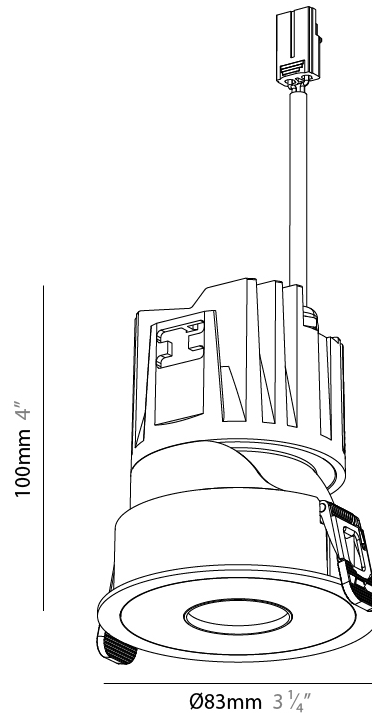

GENERAL

Series: Bioniq Evo Round Pinhole
Partner: Prolicht
Division: Architectural
Installation: Recessed
Product Type: Downlight
Mounting Location: Ceiling
Light Distribution: Adjustable / Direct

PHYSICAL

Shape: Round
Diameter (mm): 83
Diameter (in): 3 1/4
Height (mm): 100
Depth (mm): 105
Height (in): 4
Depth (in): 4 1/8
Ceiling Thickness (mm): 2 - 20
Ceiling Thickness (in): 1/16 - 1 1/8
Weight (kg): 0.4
Fixture Finish: [BLK / WHI](#)
Fixture Material: Extruded Aluminum
Cut-out Measurements: Dia. 75mm/2 15/16"

ELECTRICAL

Lamp Type: LED (Zhaga Standard)
Input Wattage (W): 12.3
Total Output Wattage (W): 10.9
Dimming: Non-dimming / DALI Dimming / MATTER Dimming
Driver Included: No
Driver Location: Remote
Driver Type: Constant Current - Universal
Driver Class: Class 2
Constant Current (MA): 350mA
Upon Request: 0-10V Dimming / Phase Dimming

LED

Color Temperature (°K): [2700-6500 Tunable White](#)
Max. Delivered Lumen (lm): Max 698
Nominal Lumen (lm): Max 1231
CRI: >90 CRI
Efficiency (%): 53.8
Lamp Life (hrs): 50000

OPTICAL

Beam Angle: [20 / 26 / 32](#)
Adjustability: Rotational 350° / Tilt 30°

RATINGS AND CERTIFICATIONS

Certified By: Certified for North American Standards
IP rating: IP65
Glare Rating: ≤ 10