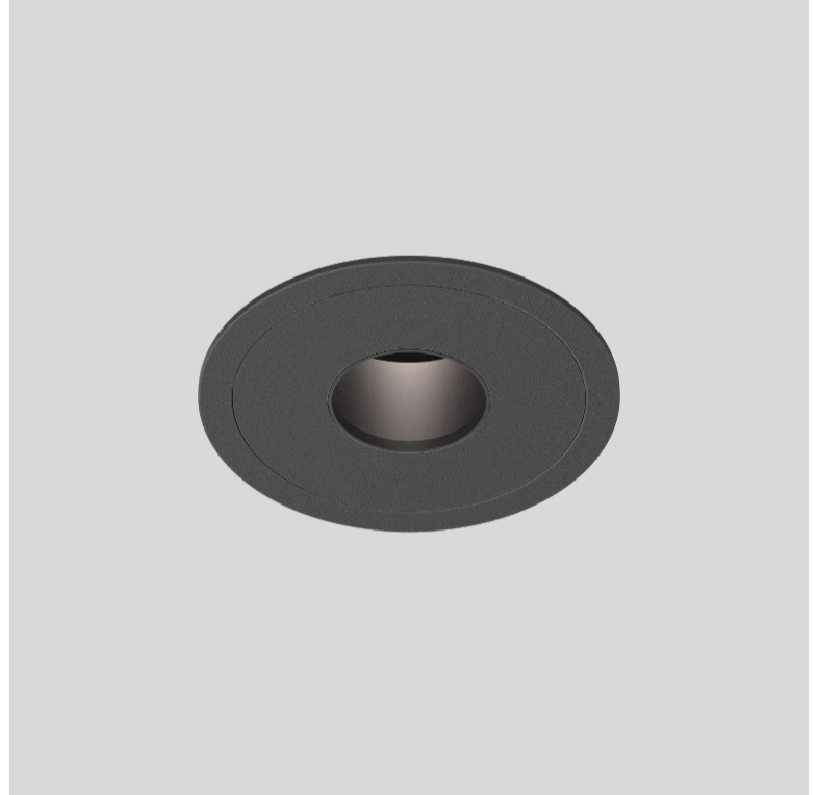

GENERAL

Series: Bioniq Evo Round Pinhole
Partner: Prolicht
Division: Architectural
Installation: Recessed
Product Type: Downlight
Mounting Location: Ceiling
Light Distribution: Adjustable / Direct

PHYSICAL

Shape: Round
Diameter (mm): 83
Diameter (in): 3 1/4
Height (mm): 100
Depth (mm): 105
Height (in): 4
Depth (in): 4 1/8
Ceiling Thickness (mm): 2 - 20
Ceiling Thickness (in): 1/16 - 1 1/8
Weight (kg): 0.4
Fixture Finish: [BLK / WHI](#)
Fixture Material: Extruded Aluminum
Cut-out Measurements: Dia. 75mm/2 15/16"

ELECTRICAL

Lamp Type: LED (Zhaga Standard)
Input Wattage (W): 12.3
Total Output Wattage (W): 10.9
Dimming: Non-dimming / DALI Dimming / MATTER Dimming
Driver Included: No
Driver Location: Remote
Driver Type: Constant Current - Universal
Driver Class: Class 2
Constant Current (MA): 350mA
Upon Request: 0-10V Dimming / Phase Dimming

LED

Color Temperature (°K): [2700-6500 Tunable White](#)
Max. Delivered Lumen (lm): Max 698
Nominal Lumen (lm): Max 1231
CRI: >90 CRI
Efficiency (%): 53.8
Lamp Life (hrs): 50000

OPTICAL

Beam Angle: [20 / 26 / 32](#)
Adjustability: Rotational 350° / Tilt 30°

RATINGS AND CERTIFICATIONS

Certified By: Certified for North American Standards
IP rating: IP65
Glare Rating: ≤ 10