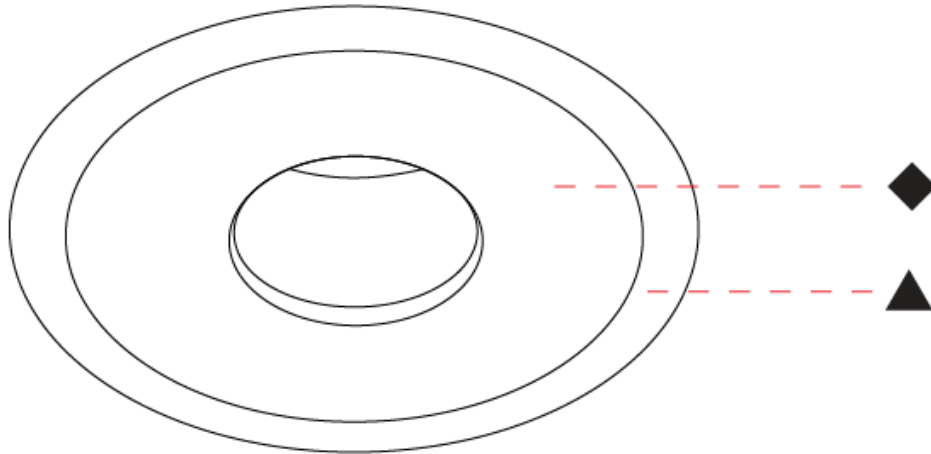

BIONIQ EVO ROUND PINHOLE RECESSED

A350219-

PROJECT	_____
TYPE	_____
SPECIFIER	_____
QUANTITY	_____
DATE	_____